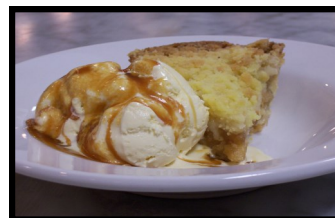

SIGNATURE SUNDAES

REGULAR 11 OR JUNIOR 9

Substitutions 1 Extra

BLACK & TAN

Toasted Almond and Vanilla ice cream layered with our homemade Caramel and Fudge topping, then topped with whipped cream,

RED & WHITE

Vanilla and Strawberry Ice cream, with layers of Strawberry and Fudge topping. With whipped cream, nuts & a cherry.

BLACK & WHITE

Rich Chocolate and creamy Vanilla ice cream layered with Marshmallow and Fudge topping, then topped with whipped cream, nuts & a cherry.

PIES

FRESH BAKED DUTCH APPLE PIE

Per slice 6

Ala Mode 9
Served with vanilla ice cream.
Option of hot caramel

MUD PIE

Oreo cookie crumb crust, Mocha Almond Fudge ice cream, homemade Fudge topping and whipped cream.
Per slice 6
Whole pie 30